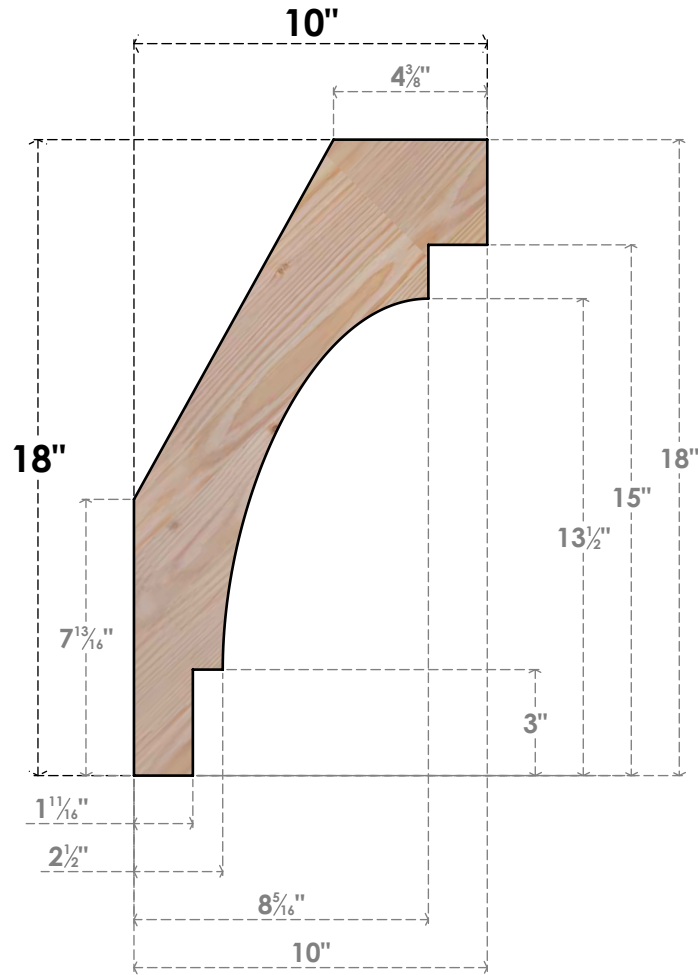

BRC04X10X18MRC00SDF

3 1/2"W X 10"D X 18"H MERCED SMOOTH BRACE, DOUGLAS FIR

SIDE

FRONT

EKENA MILLWORK
 2300 WEST MAIN ST.
 CLARKSVILLE, TX 75426
 TOLL FREE: 866-607-0453
 WWW.EKENAMILLWORK.COM

NOTES

1. INSTALLATION TO BE COMPLETED IN ACCORDANCE WITH MANUFACTURER'S SPECIFICATIONS.
2. DRAWING MAY NOT BE TO SCALE
3. THIS DRAWING IS INTENDED FOR DESIGN AND PLANNING PURPOSES ONLY.
4. ALL INFORMATION CONTAINED HEREIN WAS CURRENT AT THE TIME OF DEVELOPMENT BUT MUST BE REVIEWED AND APPROVED BY THE PRODUCT MANUFACTURER TO BE CONSIDERED ACCURATE.
5. PRODUCTS ARE NOT KILN DRIED. THIS ITEM IS UNIQUE AND WILL CONTAIN THE NATURAL VARIATIONS THAT THE WOOD SPECIES OFFERS. THIS MAY RESULT IN VARIATIONS UP TO 1/4"